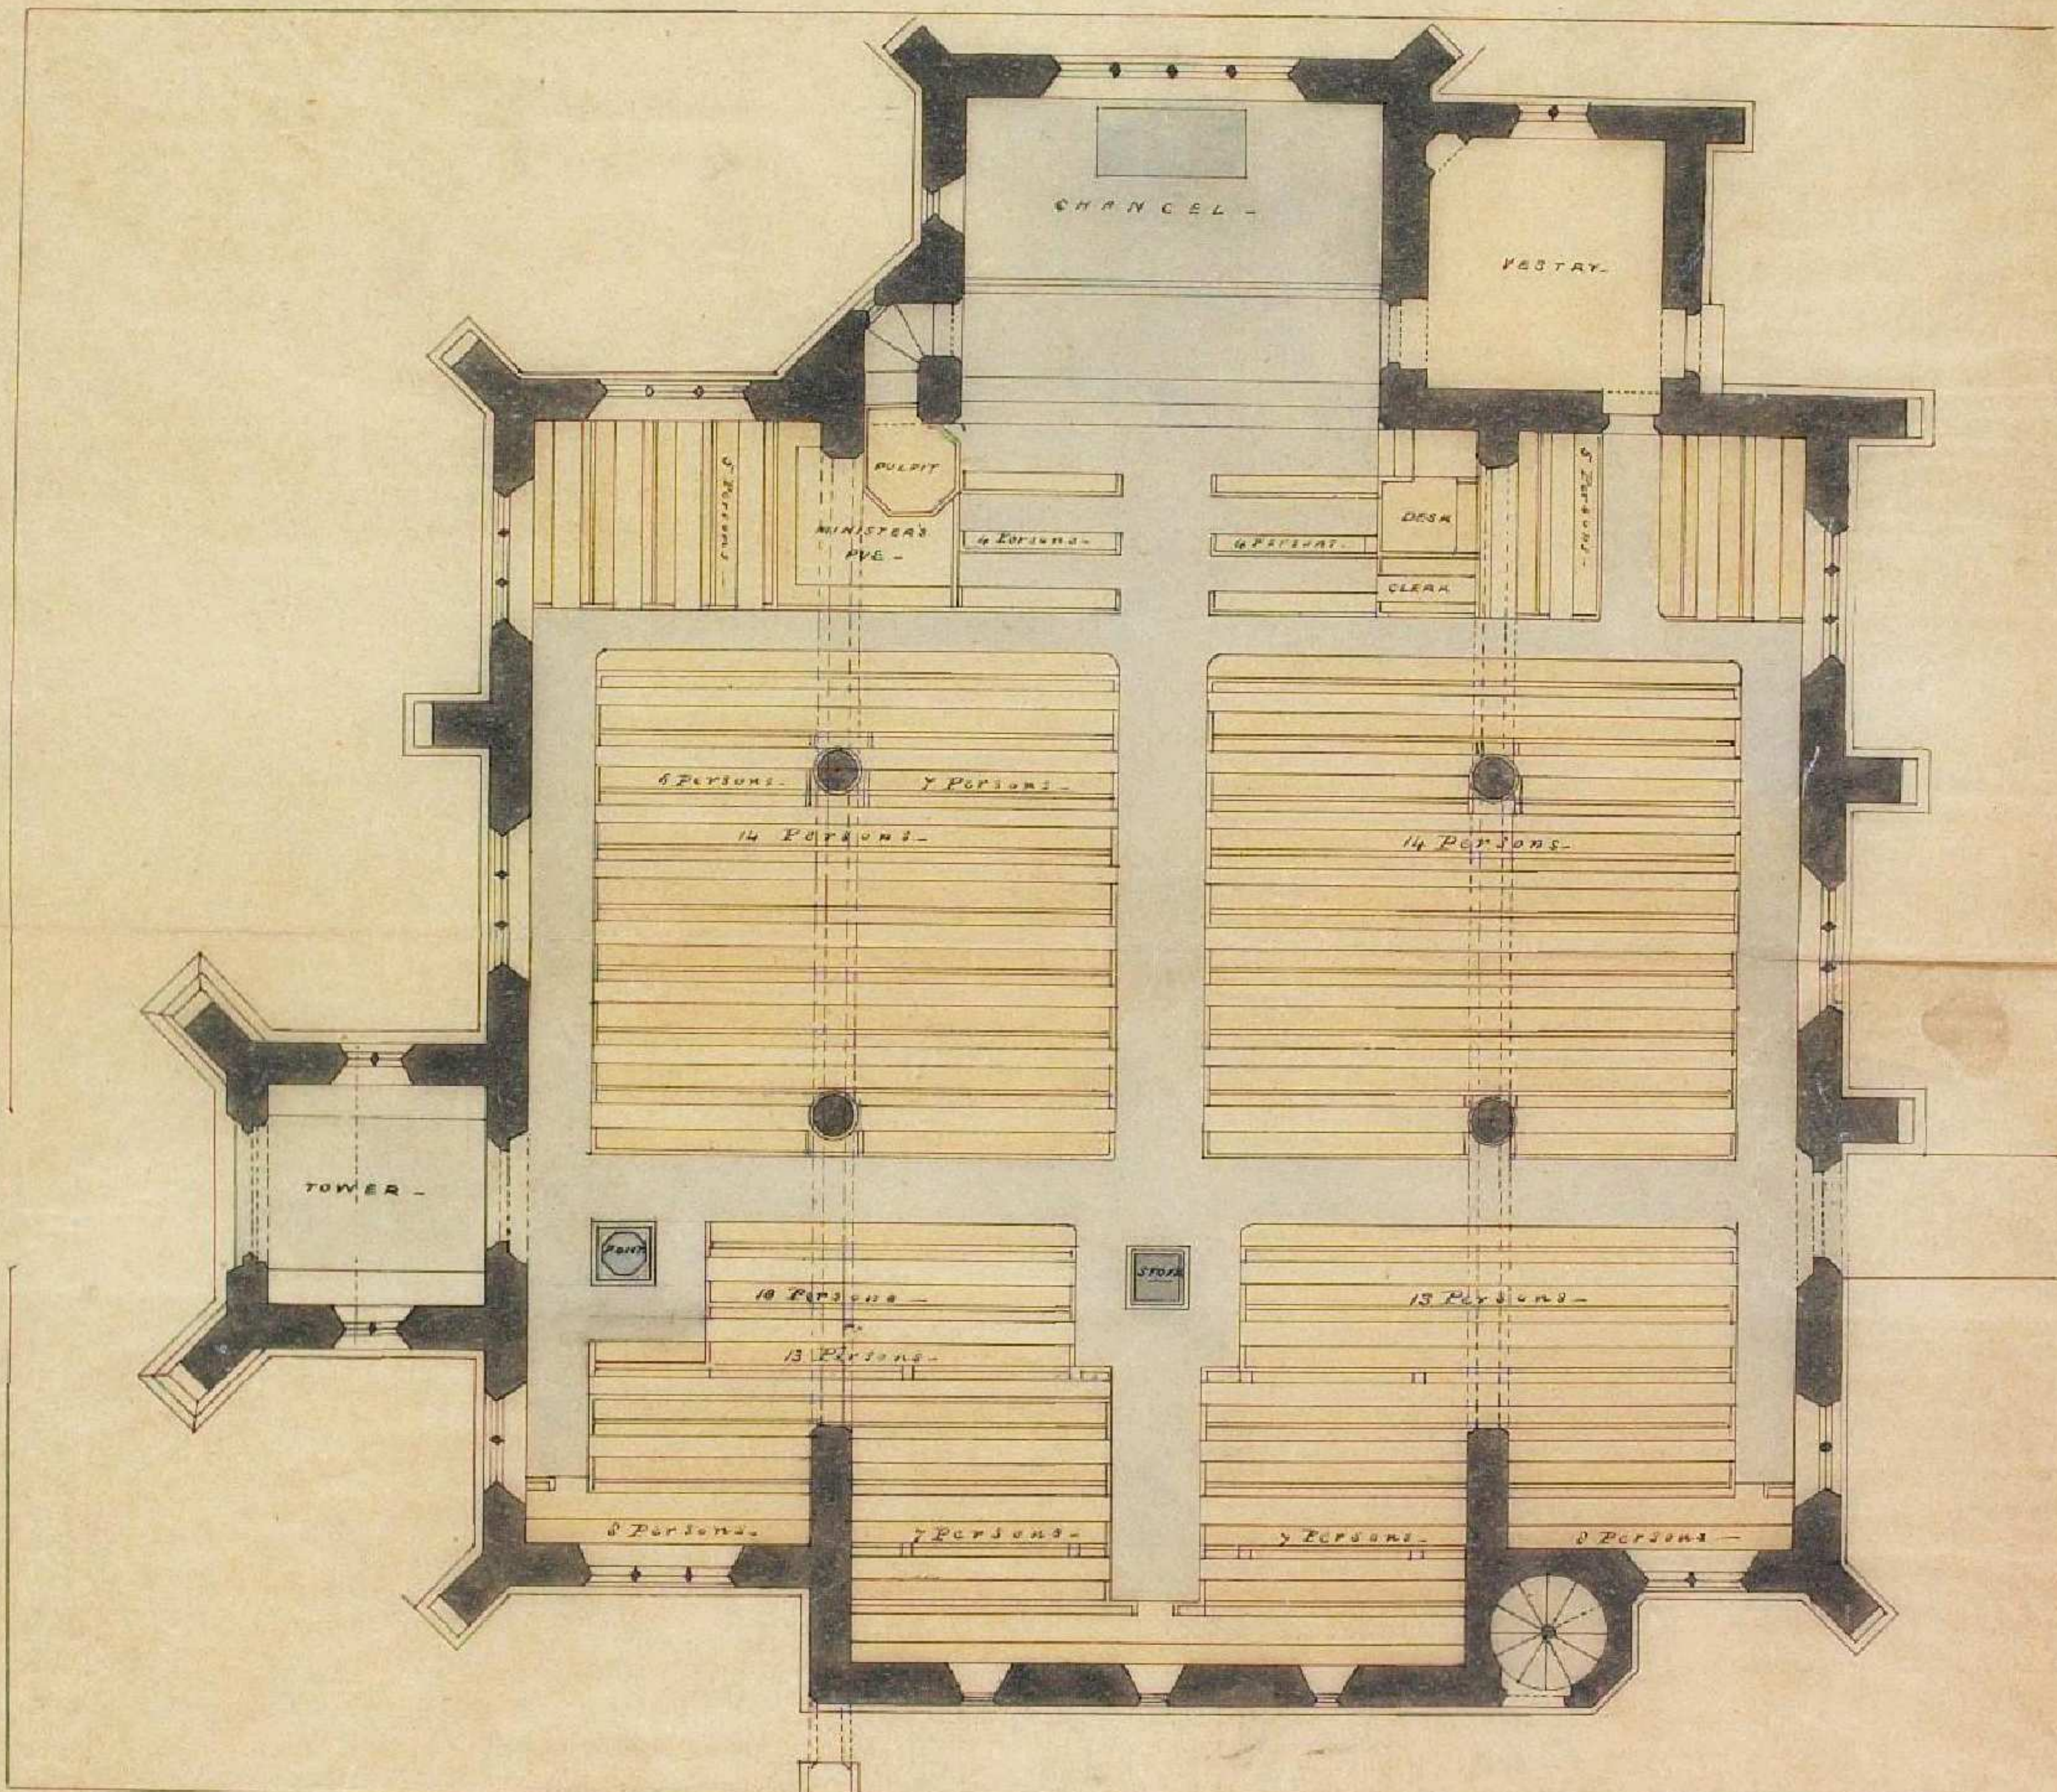

4081

NEW CHURCH - STRATFORD - ESSEX

ACCOMMODATION

ALL FREE

SITTINGS	503
MINISTER'S PUE	8
CHILDREN IN GALLERY	174
<b>TOTAL</b>	<b>685</b>

(Handwritten initials)