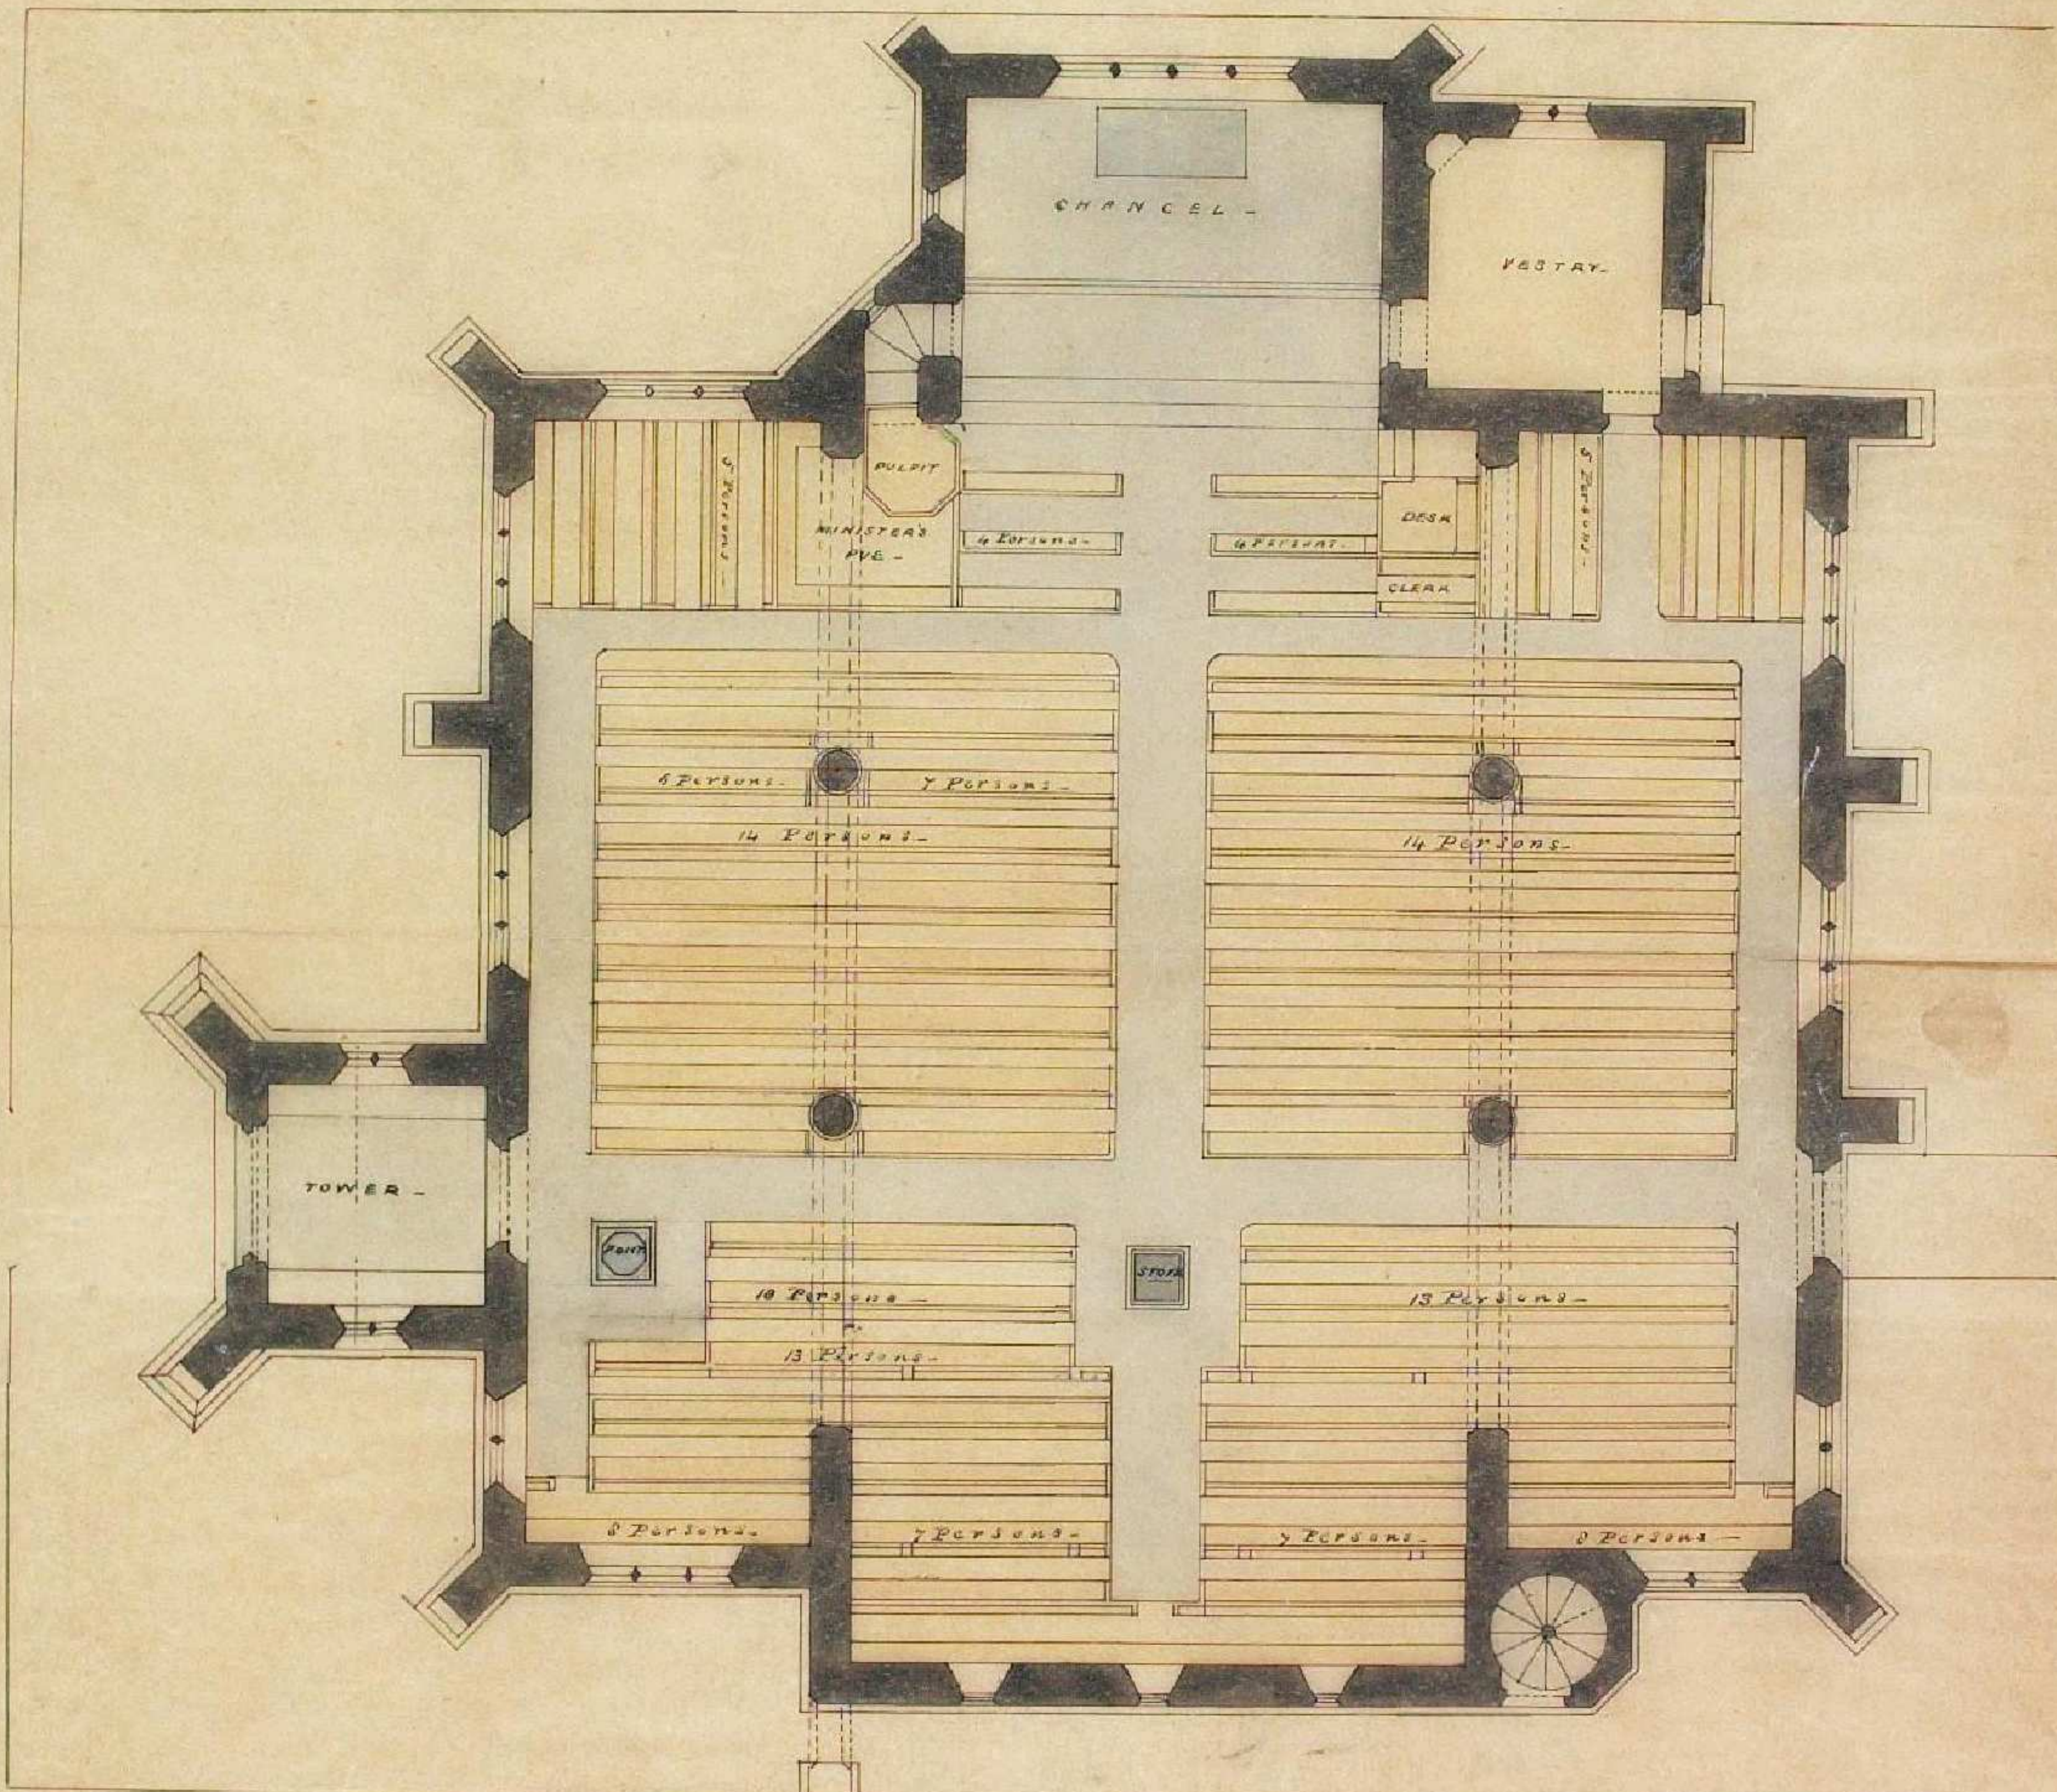

4081

NEW CHURCH - STRATFORD - ESSEX

ACCOMMODATION

ALL FREE

SITTINGS	503
MINISTER'S PUE	8
CHILDREN IN GALLERY	174
TOTAL	685

(Handwritten mark)